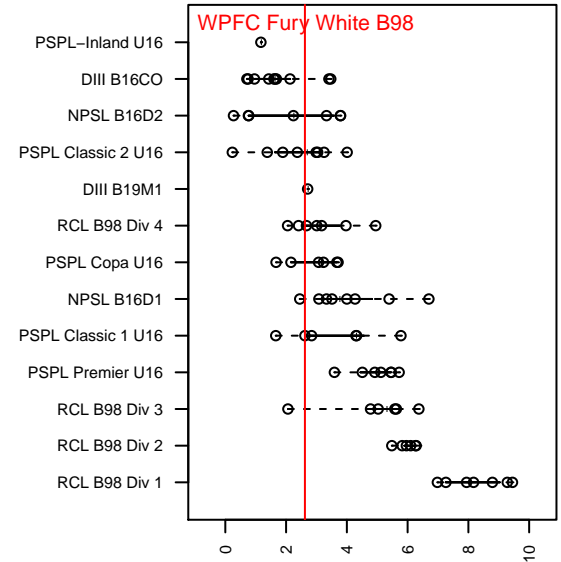

**attack and defense rating
relative to others at age
and all opponents in last 13 months**