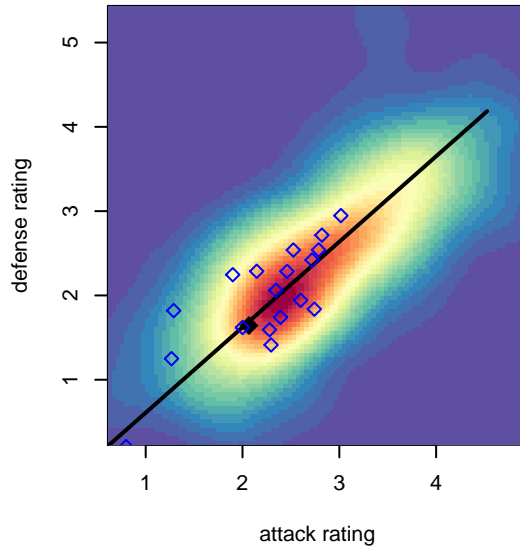

**attack and defense rating
relative to others at age
and all opponents in last 13 months**