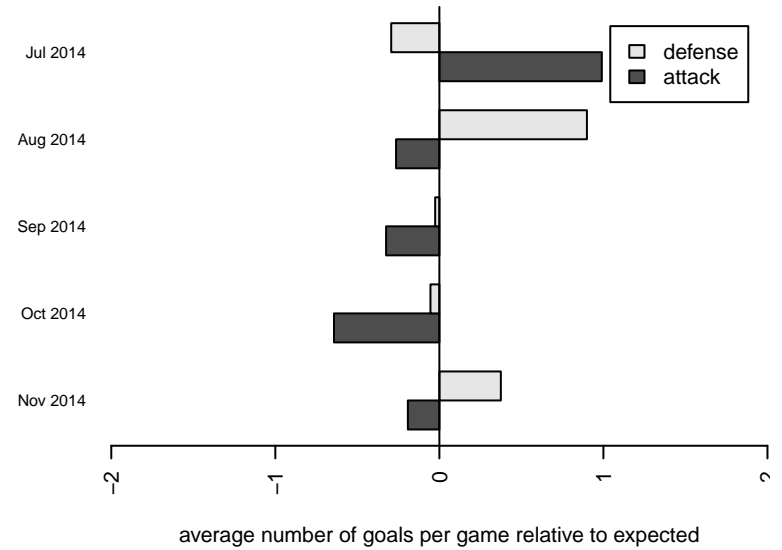

Performance relative to 13 month average