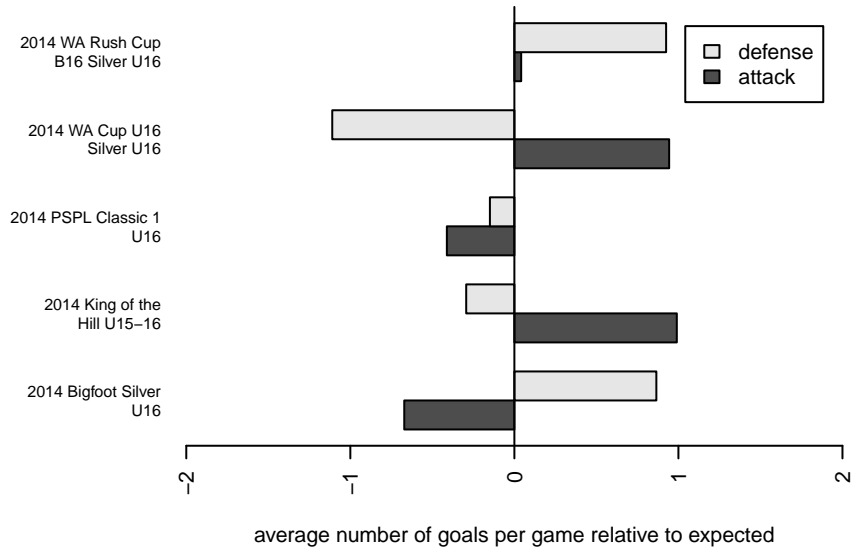

Performance relative to 13 month average