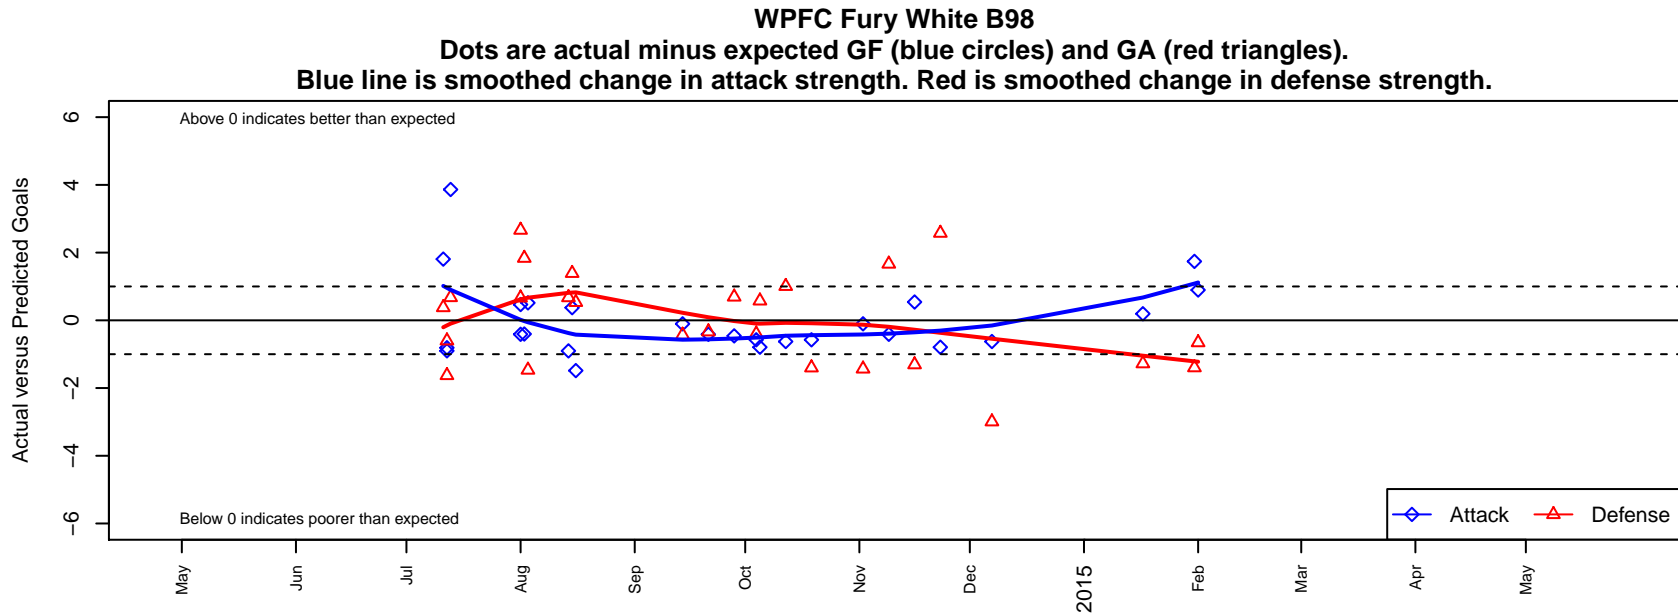

WPFC Fury White B98

Franklin Pierce SC
 Tacoma, WA
 B98 total strength=1335
 attack=7.9 defense=5.17
 fall league = PSPL Classic 1 U16

alt names used:
 FRANKLIN PIERCE FPSC FURY 98 WHITE (V
 FPSC Fury 98 White
 FPSC Fury B98 White
 FPSC FURY B98 WHITE (WA)
 FRANKLIN PIERCE FPSC FURY 98 WHITE (V

Venues played:
 2014 King of the Hill U15-16
 2014 WA Rush Cup B16 Silver U16
 2014 Bigfoot Silver U16
 2014 PSPL Classic 1 U16
 2014 WA Cup U16 Silver U16

**attack and defense variance (black dot)
relative to other teams
and top 10 in region**