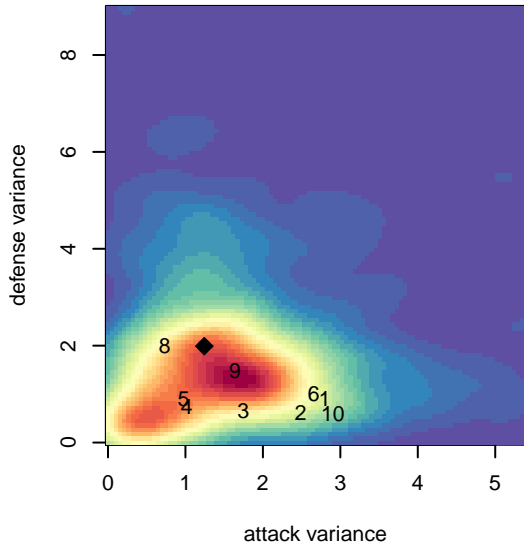

WPFC Fury White B98

Franklin Pierce SC
 Tacoma, WA
 B98 total strength=1335
 attack=7.9 defense=5.17
 fall league = PSPL Classic 1 U16

alt names used:
 FRANKLIN PIERCE FPSC FURY 98 WHITE (V
 FPSC Fury 98 White
 FPSC Fury B98 White
 FPSC FURY B98 WHITE (WA)
 FRANKLIN PIERCE FPSC FURY 98 WHITE (V

Venues played:
 2014 King of the Hill U15-16
 2014 WA Rush Cup B16 Silver U16
 2014 Bigfoot Silver U16
 2014 PSPL Classic 1 U16
 2014 WA Cup U16 Silver U16

**attack and defense variance (black dot)
relative to other teams
and top 10 in region**